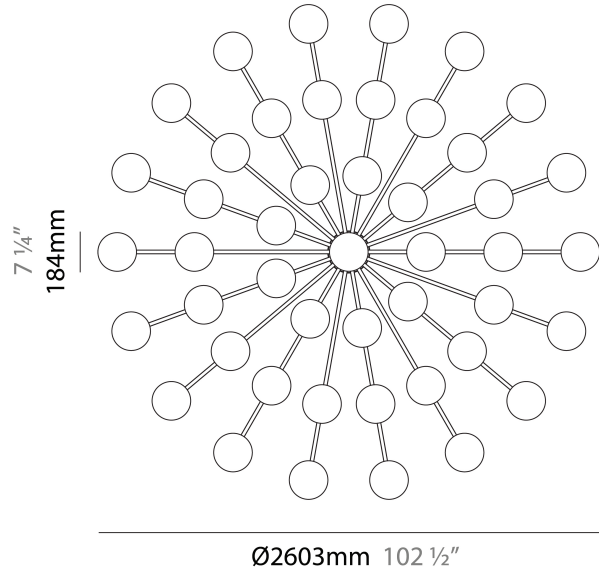

LED

Color Temperature (°K): 2700
Max. Delivered Lumen (lm): 18000
Nominal Lumen (lm): 18000
CRI: >90 CRI
Lamp Life (hrs): 50000

OPTICAL

Beam Angle: 180

RATINGS AND CERTIFICATIONS

Certified By: CSA Certified to UL and CSA Standards
IP rating: IP20